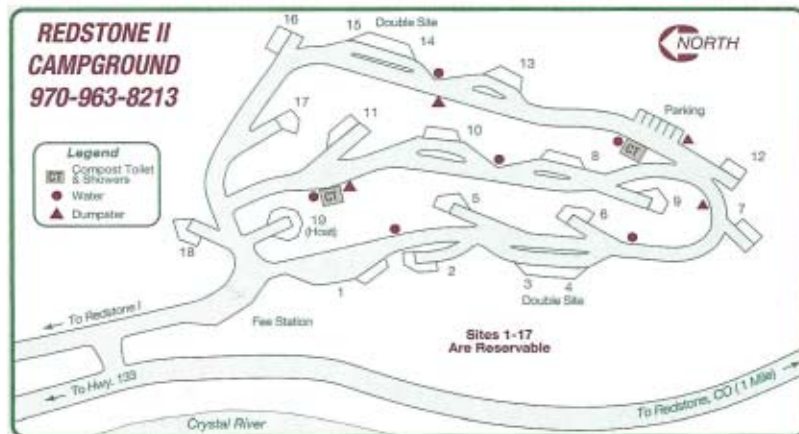

**BEAR HABITAT**  
Proper Food Storage Required

**EMERGENCIES**  
**DIAL 911**

**970-927-0532**

**For National Forest  
Recreation Reservations, Call  
1-877-444-6777  
Website: [www.recreation.gov](http://www.recreation.gov)**